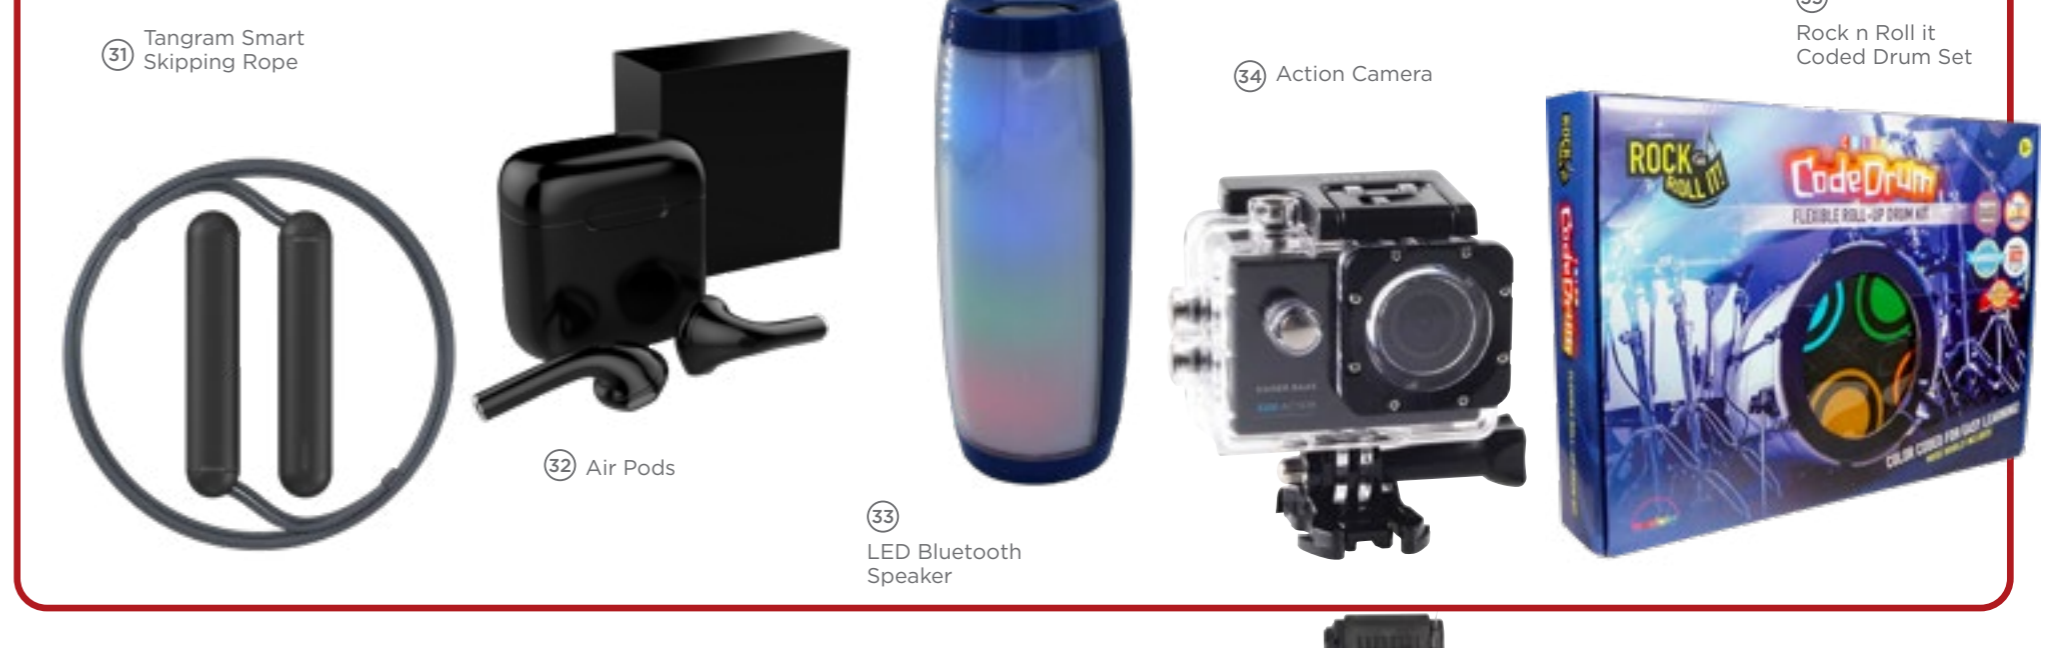

JUMPING JUNE

RAISE JUST \$10 AND PICK AN AWESOME REWARD

RAISE \$10 - \$24

RAISE \$300 - \$499

RAISE \$25 - \$49

RAISE \$500 - \$699

RAISE \$50 - \$99

RAISE \$700 - \$999