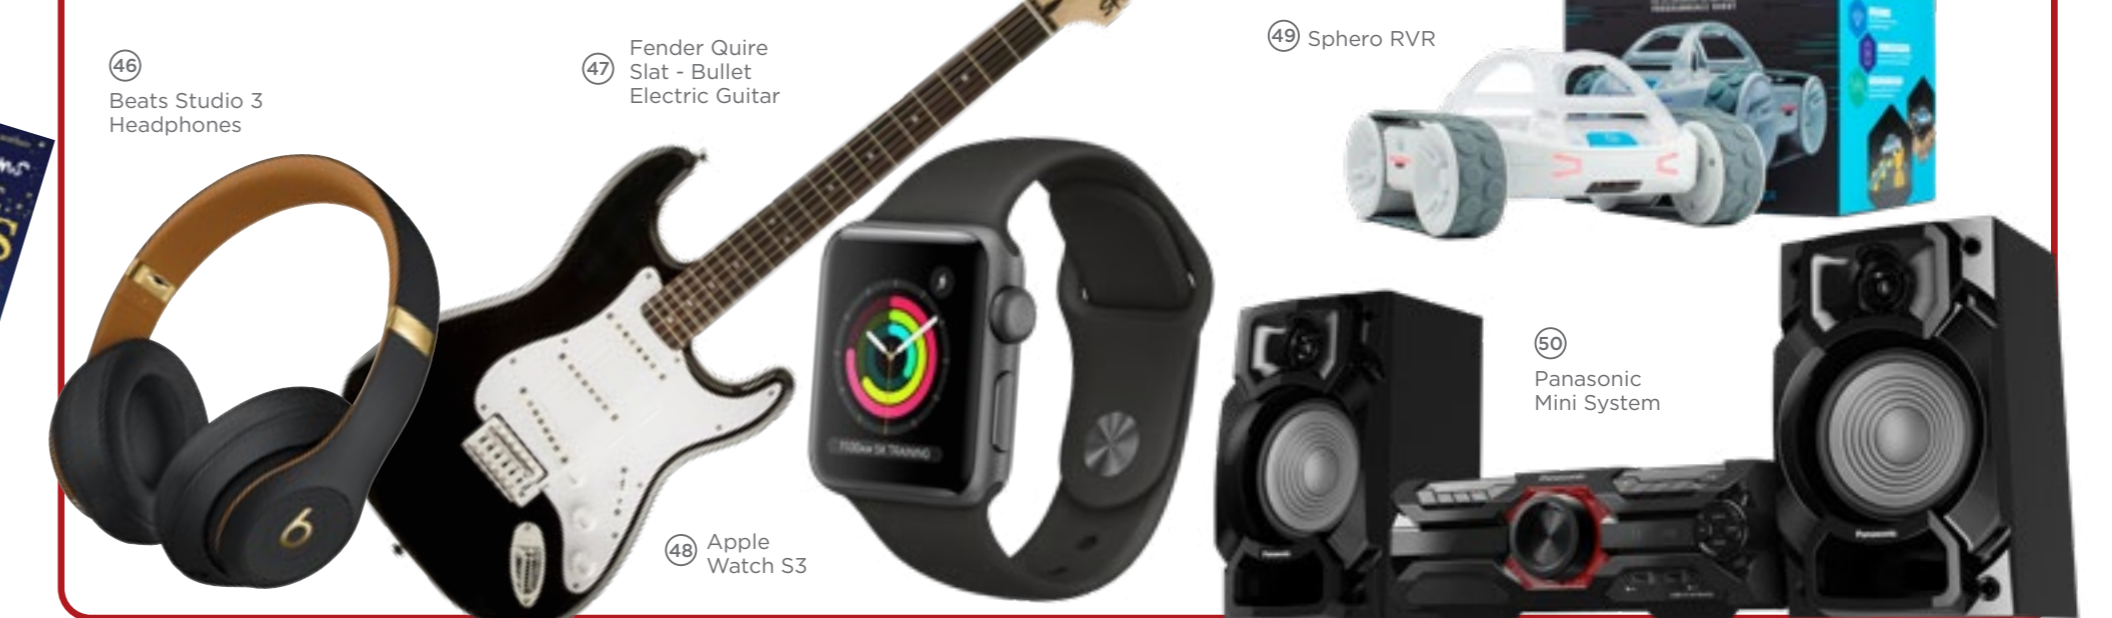

JUMPING JUNE

RAISE JUST \$10 AND PICK AN AWESOME REWARD

RAISE \$10 - \$24

RAISE \$300 - \$499

RAISE \$25 - \$49

RAISE \$500 - \$699

RAISE \$50 - \$99

RAISE \$700 - \$999

RAISE \$100 - \$149

RAISE \$1000 - \$1499

RAISE \$150 - \$199

RAISE \$1500 - \$1999

RAISE \$200 - \$299

RAISE \$2000 OR MORE