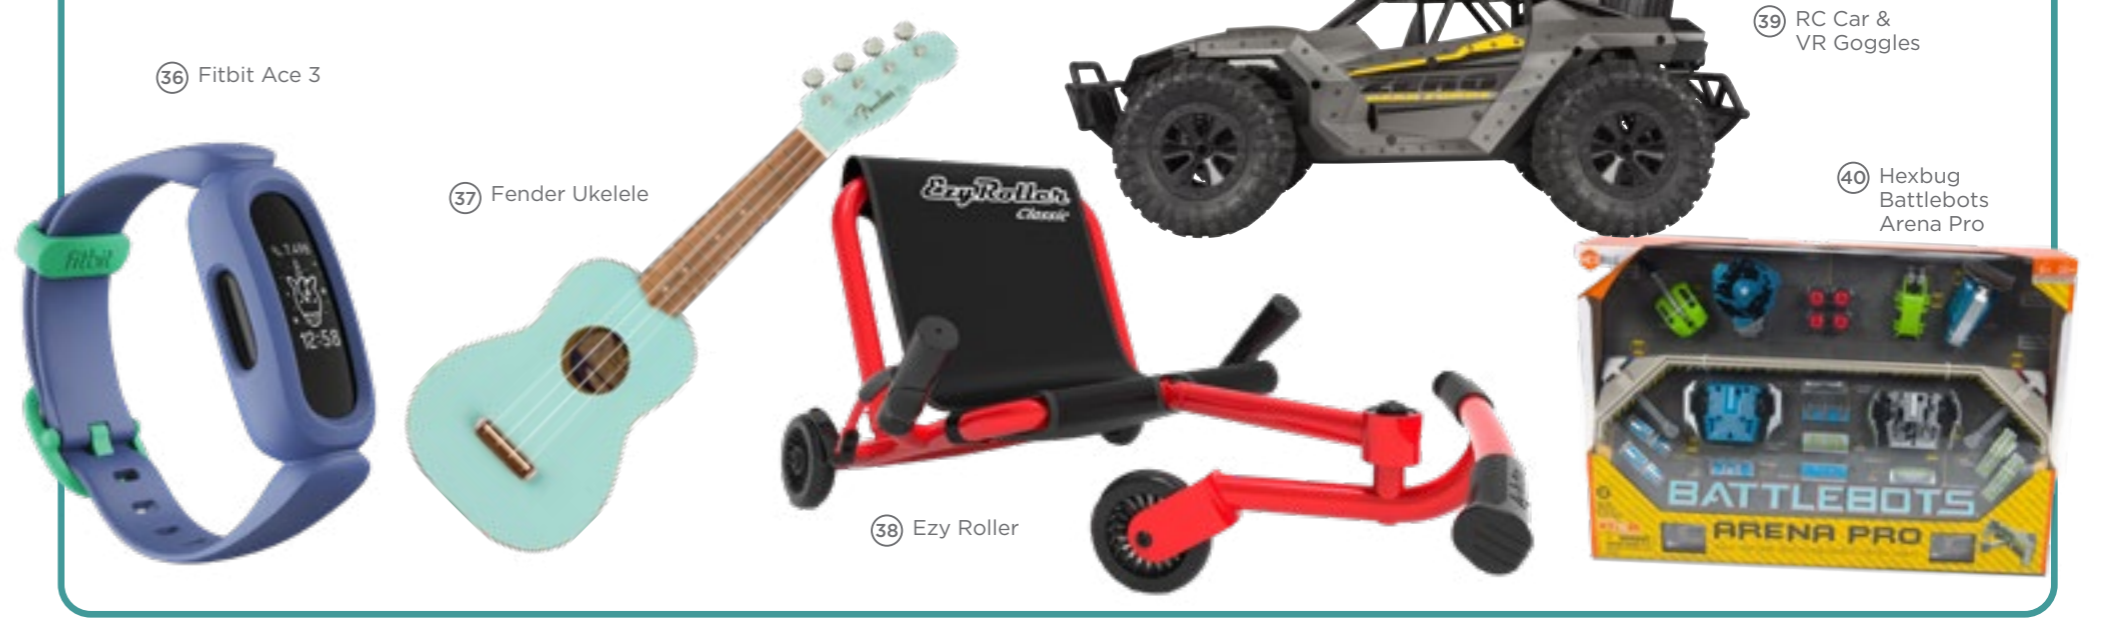

JUMPING JUNE

RAISE JUST \$10 AND PICK AN AWESOME REWARD

RAISE \$10 - \$24

RAISE \$300 - \$499

RAISE \$25 - \$49

RAISE \$500 - \$699

RAISE \$50 - \$99

RAISE \$700 - \$999